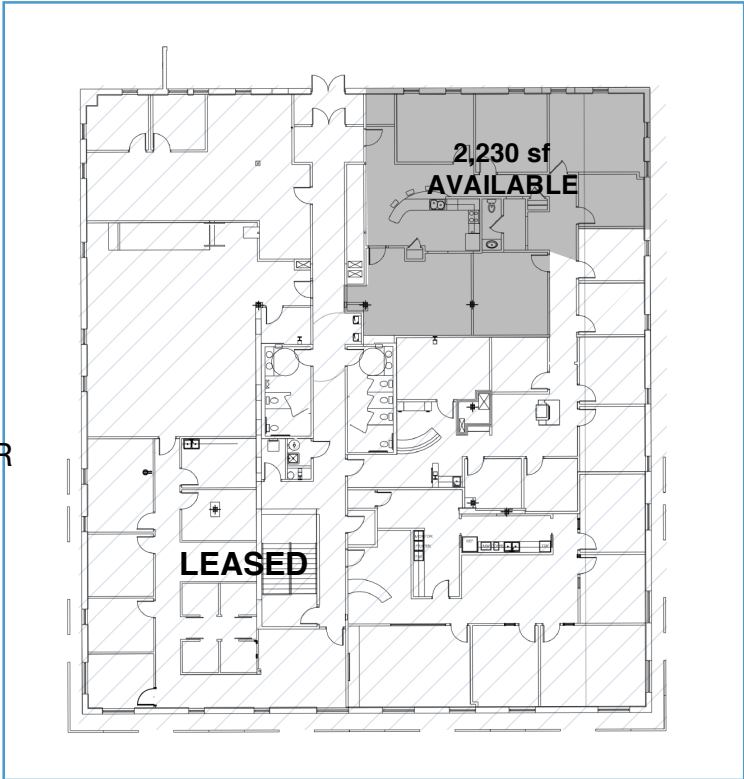

# 2900 Lebanon Road Nashville, TN 37214

## Floor Plan

GROUND FLOOR

SECOND FLOOR

*\*Plan is an approximate representation.*