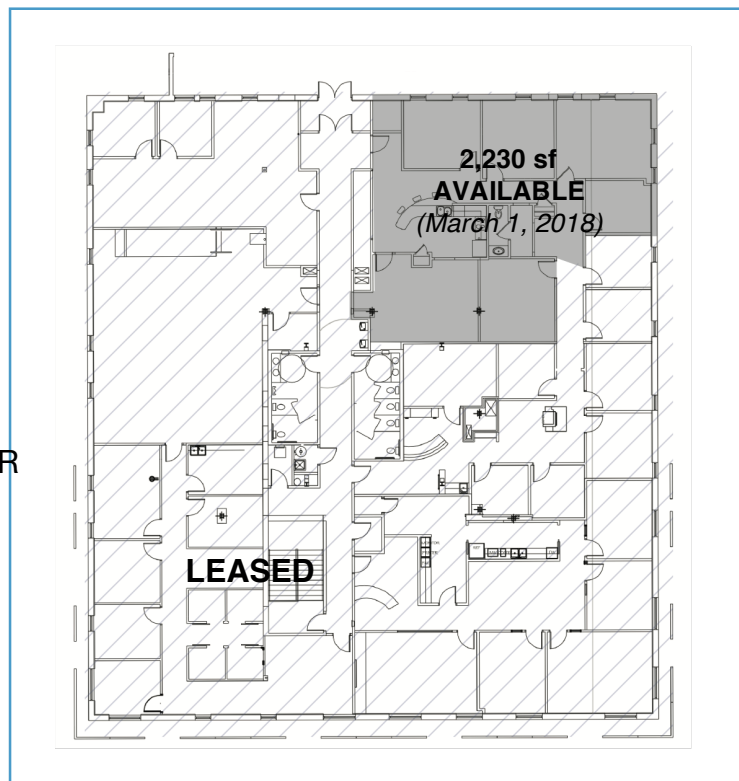

2900 Lebanon Road Nashville, TN 37214

Floor Plan

GROUND FLOOR

SECOND FLOOR

**Plan is an approximate representation.*